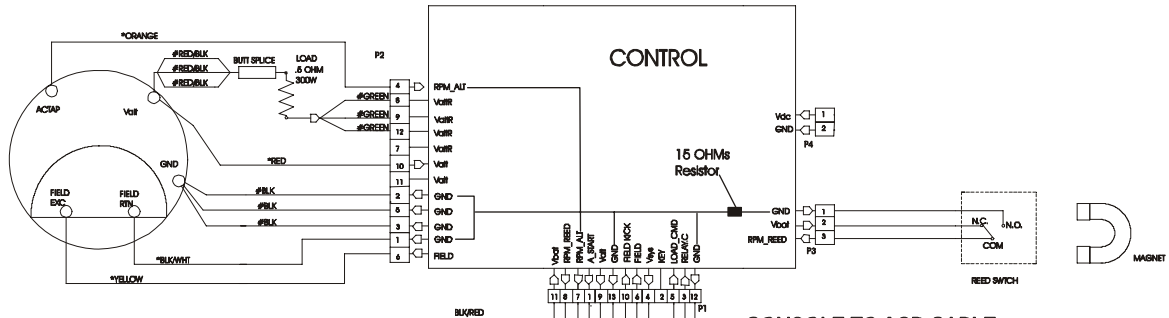

95CW-0XXX-02

S/N CCR100000 and UP

CABLE ASSEMBLY POWER CONTROL TO ALTERNATOR AK63-00029-0001

CABLE ASSEMBLY AK63-00028-0001

LIFE PULSE EXTENSION AK63-00069-0000

CONSOLE TO ACB CABLE AK63-00037-0002

LOWER CONSOLE CABLE AK63-00038-0000